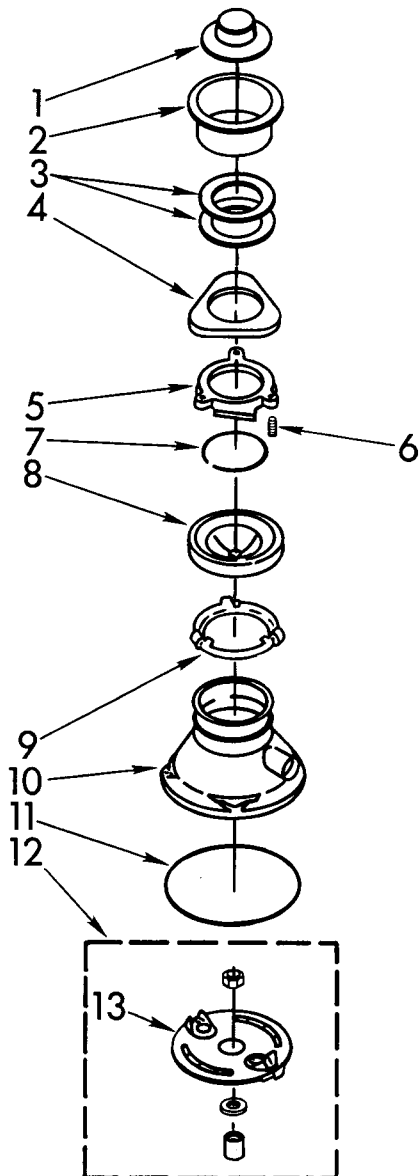

PARTS LIST FOR

KitchenAid

DISPOSER

**MODEL
KCDB250S0**

UPPER HOUSING AND FLANGE PARTS

4-92 Litho in U.S.A.

KitchenAid

ST. JOSEPH, MI 49085

©1988, 1992 KITCHENAID

Part No. 4211437 Rev. A

5-92

1	4211300	Stopper Assembly
2	4211301	Flange, Strainer
3	4211302	Seal, Sink Flange (2)
4	4211303	Flange, Backup
5	4211304	Flange, Mounting
6	4211305	Screw, Backup (3)
7	4211306	Ring, Retaining
8	4211307	Gasket, Mounting
9	4211308	Flange, Body
10	4211309	Container, Body Assembly
11	4211310	O-Ring
12	4211311	Kit, Sleeve And Seal (Includes Nut, Slinger & Sleeve)
13	4211312	Shredder Assembly, Rotating

LOWER HOUSING AND MOTOR PARTS

For Model: KCDB250S0

1	4211313	End Bell Assembly, Upper
2	4211314	Seal, Water & Oil
3	4211315	Washer, Thrust
4	4211320	Rotor & Shaft Assembly
5	4211321	Washer
6	4211322	Actuator Assembly, Centrifugal
7	4211323	Stator Assembly
8	4211324	Switch Assembly, Start
9	4211325	Protector, Overload
10	4211327	End Frame Assembly, Lower
11	4211331	Bolt, Thru (4)
12	4211316	Gasket, Tailpipe
13	4211317	Tailpipe
14	4211318	Flange, Tailpipe
15	4211319	Screw, Tailpipe (2)
16	4211326	Shield, Wire
17	4211328	Cover, Terminal
18	4211329	Screw
19	4211330	Screw, Ground
20	4211397	Emergency, Wrench Assembly
21	4211396	Adapter, Sink Assembly
22	4211564	Kit, Installation (Includes Nos. 12, 13, 14, 15, 20, Instructions and Use and Care Guide)

Following Parts Not Illustrated

LIT4171071	Guide, Use And Care
LIT4171069	Instructions, Installation
LIT4211437	Repair Parts List